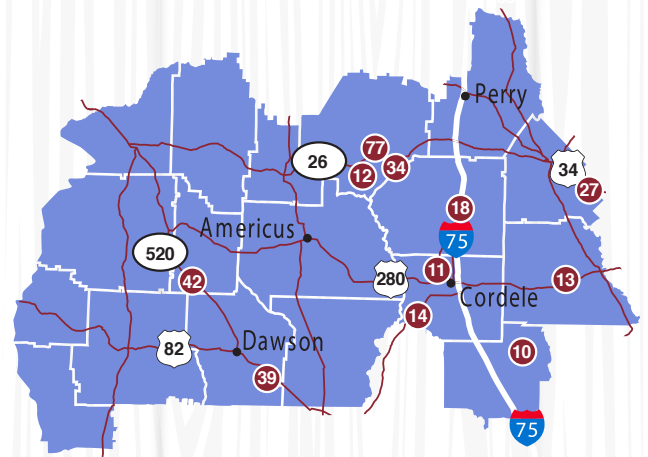

DISTRICT 8

Mid-Southwest Georgia

FARMS

10. Calhoun Produce, Inc.
11. Calhoun Produce, Inc. -Cordele State Famers Market
12. Chase Farm Market
13. Copeland Strawberry Farm- Rochelle
14. Copeland Strawberry Farm- Warwick
18. Ellis Bros. Pecans
27. Hardy Farms Peanuts
34. Jibb's Vineyards
39. Mark's Melon Patch
42. Merritt Pecan Co. & General Store
77. William L. Brown Farm Market- Montezuma

The Georgia Farm Bureau Federation is Georgia's largest voluntary agricultural organization. It is an independent, non-governmental organization.