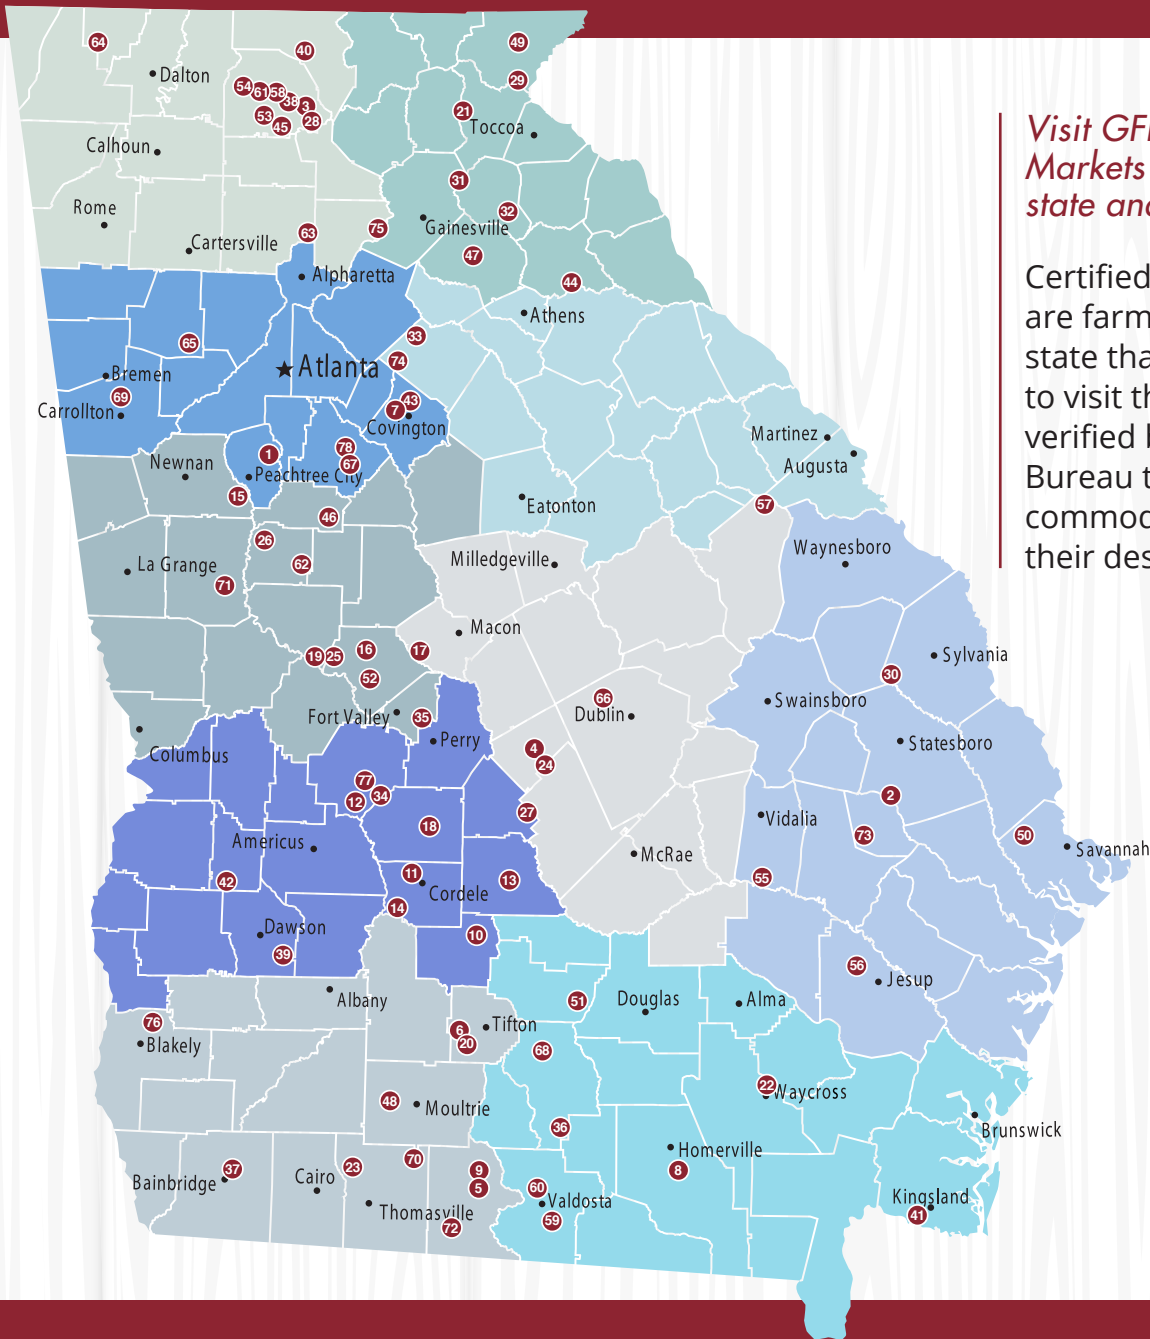

**FARM
BUREAU**
GEORGIA

®

**CERTIFIED FARM
MARKETS**

FARM PASSPORT

2020

*Discover Georgia, support local
farmers and experience fresh food.*

— YOUR PASSPORT TO —

FRESH, FARM RAISED GOODS

Visit GFB Certified Farm Markets around the state and earn prizes!

Certified Farm Markets are farms across the state that invite you to visit them. They are verified by Georgia Farm Bureau to produce the commodities listed in their description.