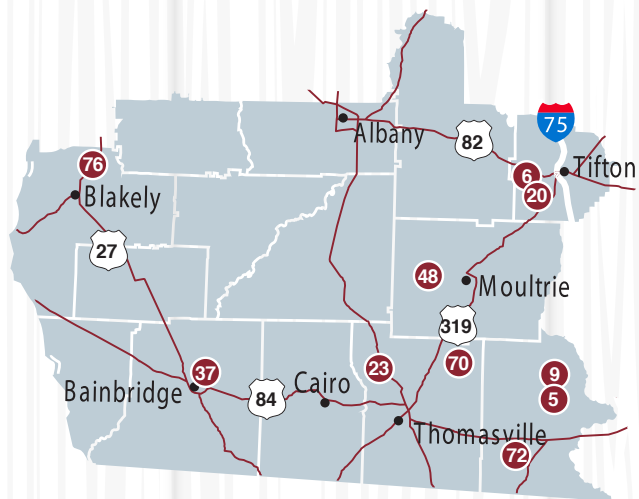

For decades, Georgia has ranked No.1 in the nation for pecan and peanut production.

UGA's Center for Agribusiness and Economic Development

DISTRICT 6

Middle Georgia

FARMS

- 4. Back to the Basics 101
- 17. Elliott Farms
- 24. Greene Acres Farm
- 57. Prescott's Strawberries
- 66. Sonrise Farms

There are over 41,000 farms in Georgia.

United States Department of Agriculture

DISTRICT 7

East Georgia

FARMS

- 2. B & G Honey Farm
- 30. Jacobs Produce
- 50. Ottawa Farms
- 55. Pittman's Country Market
- 56. Poppell Farms
- 73. Thompson Produce (RJ&G Farm)

Row crops such as cotton, soybeans & corn are commodities typically grown in South Georgia.

DISTRICT 8

Mid-Southwest Georgia

FARMS

- 10. Calhoun Produce, Inc.
- 11. Calhoun Produce, Inc. -Cordele State Famers Market
- 12. Chase Farm Market
- 13. Copeland Strawberry Farm- Rochelle
- 14. Copeland Strawberry Farm- Warwick
- 18. Ellis Bros. Pecans
- 27. Hardy Farms Peanuts
- 34. Jibb's Vineyards
- 39. Mark's Melon Patch
- 42. Merritt Pecan Co. & General Store
- 77. William L. Brown Farm Market- Montezuma

The Georgia Farm Bureau Federation is Georgia's largest voluntary agricultural organization. It is an independent, non-governmental organization.

DISTRICT 9

Southwest Georgia

FARMS

5. Bar C Cattle & Produce Co.
6. Berry Good Farm
9. Burton Brooks Orchards
20. Excelsior Farms & Fresh Market
23. Georgia Grown Citrus
37. Long Farms
48. Ochlockonee Ridge Farms
70. The Fruit Factory LLC
72. Thompson Farms: All Natural Pork
76. White Oak Pastures