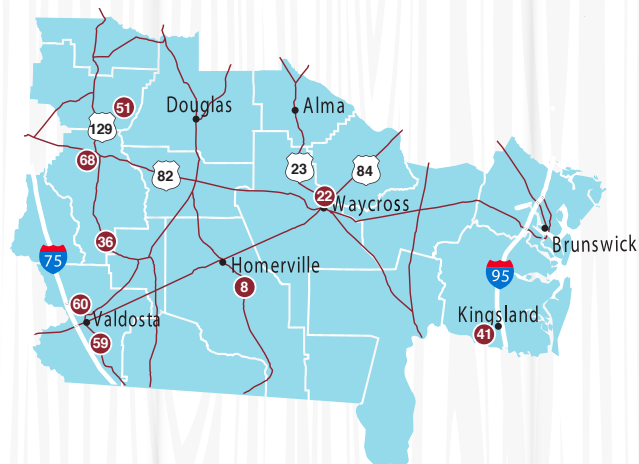

DISTRICT 10

Southeast Georgia

FARMS

8. Bruce's Nut-N-Honey Farm
22. Ganas Pecan Company
36. Little Duck Farms (Dorsey Farms)
41. Merck Farms LLC
51. Paulk Vineyards
59. Raisin Cane
60. Raisin Cane- Kim's Market
68. Southern Grace Farms

A broiler is any chicken that is bred and raised specifically for meat production. GA ranks #1 in U.S. for Broiler production.

UGA's Center for Agribusiness and Economic Development